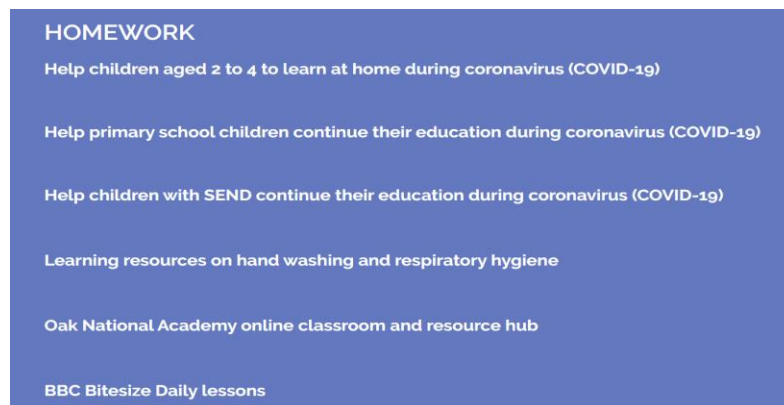

This is the front page of the school website.

I am also aware that some of you are not able to access online learning. Teachers have created resource packs, so if you need one then please call Pilgrims' Way on 02076391995. Please state your child's name and year group.

Yours Sincerely
JE Ireland (Headteacher)

t. 020 7639 1995

f. 020 7635 8756

admin@pilgrimsway.southwark.sch.uk

Executive Headteacher: Gregory Doey

Headteacher: Julie Ireland

Assistant Headteacher: Helen Jones and Georgia Horton