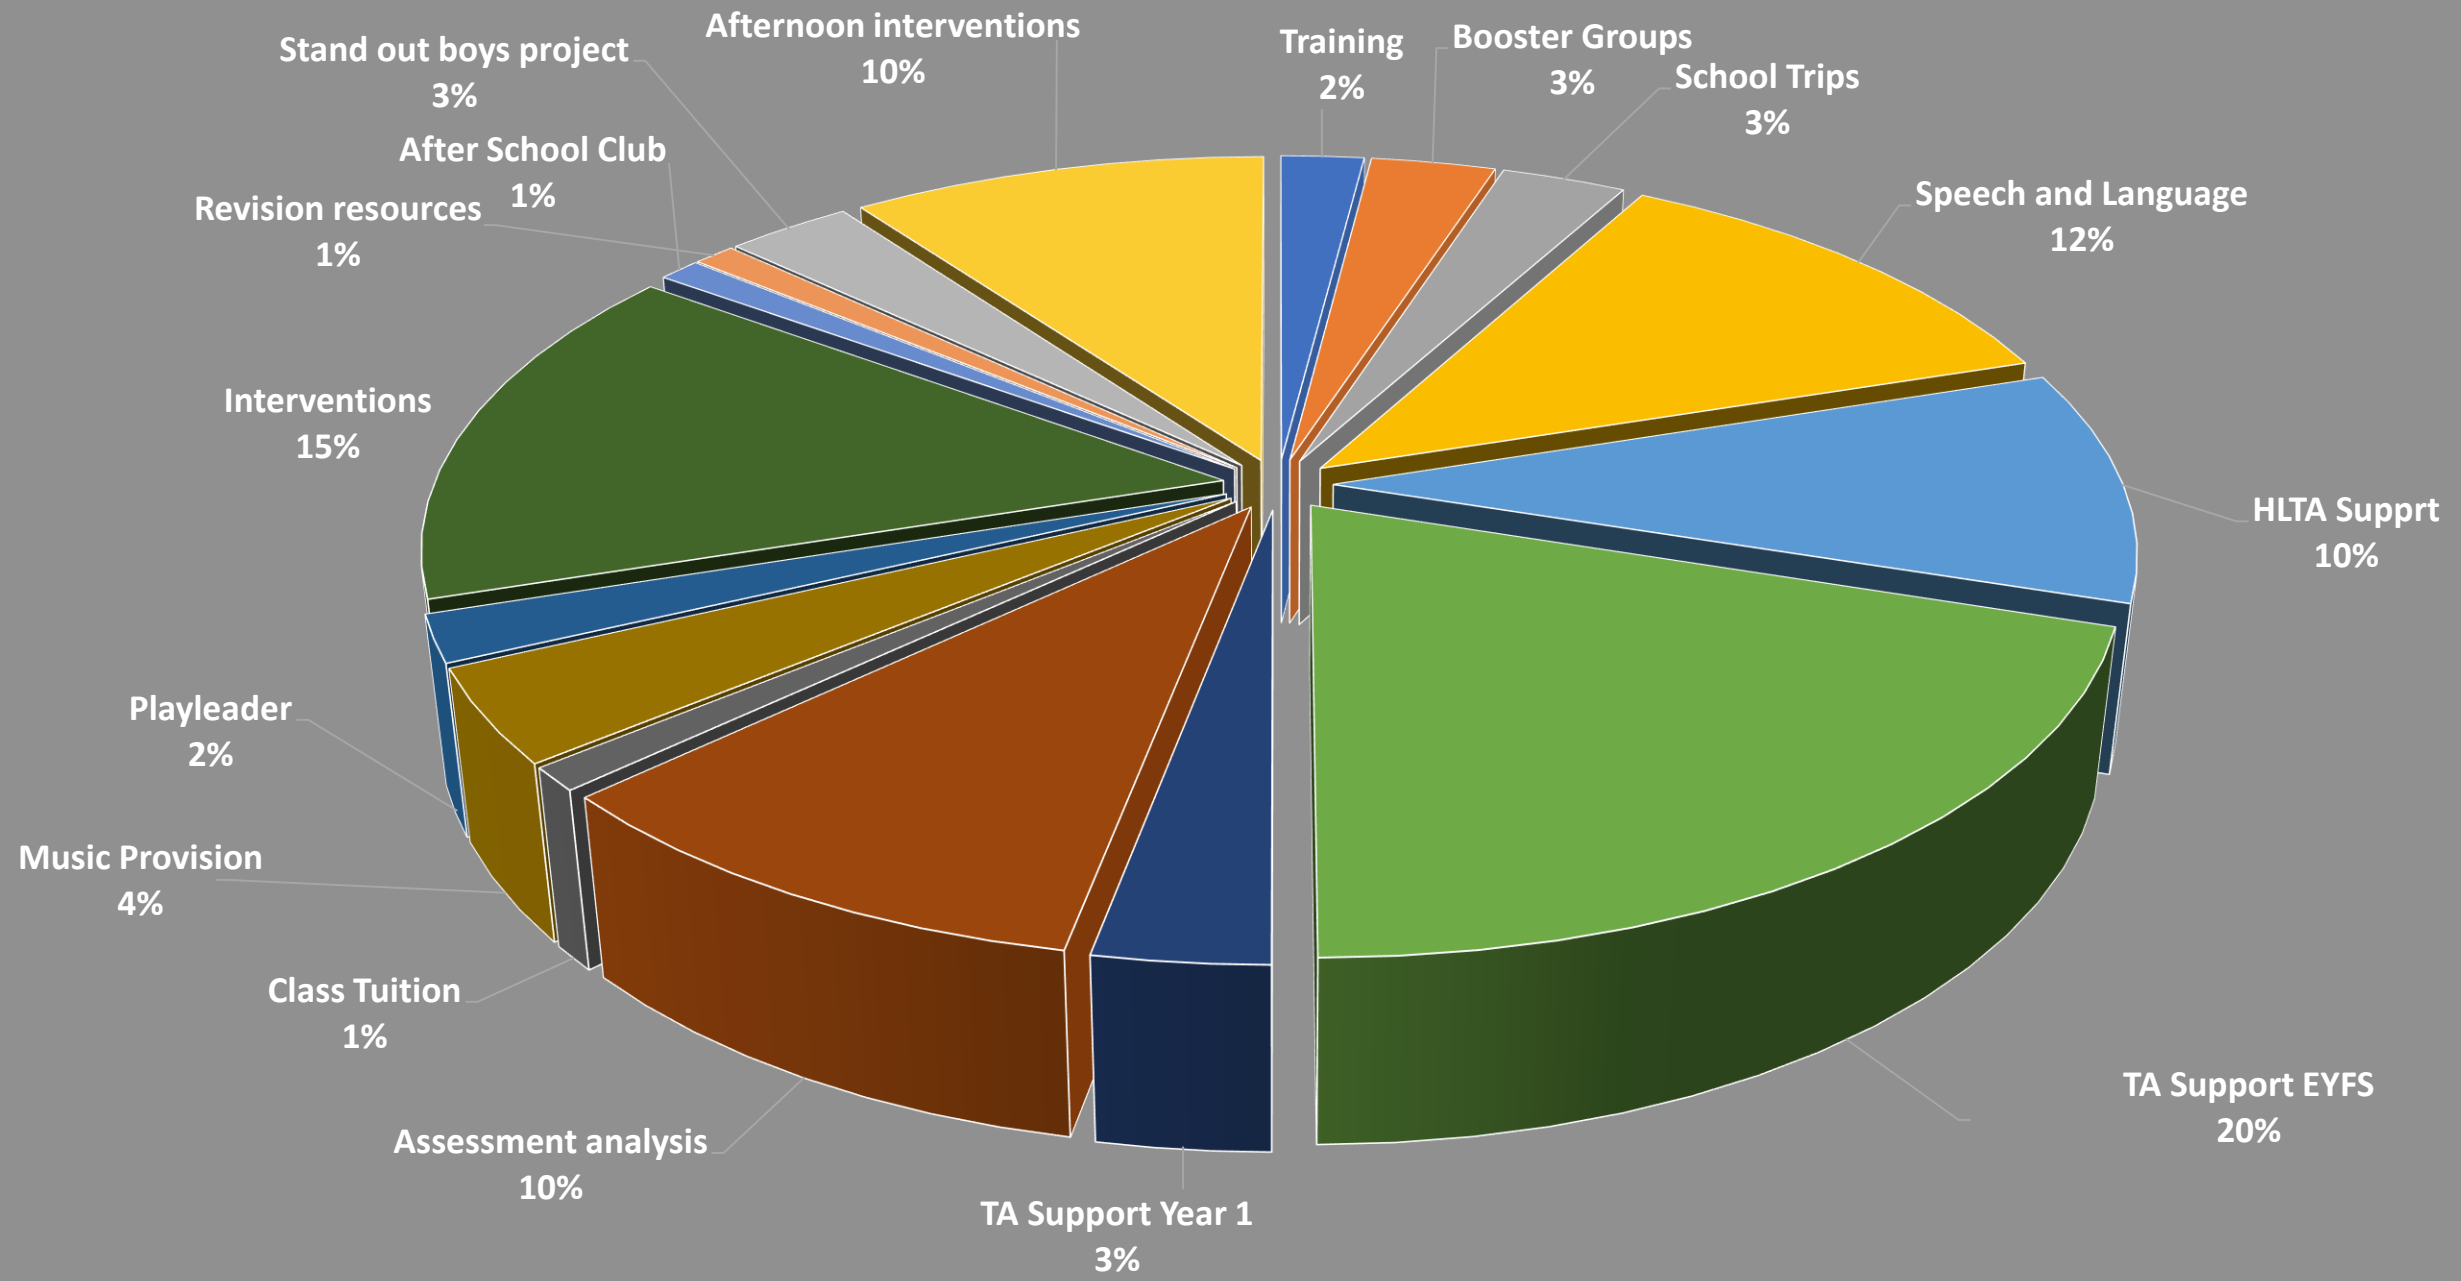

Pupil Premium Allocation 2017 - 2018

- Training
- Booster Groups
- School Trips
- Speech and Language
- HLTA Supprt
- TA Support EYFS
- TA Support Year 1
- Assessment analysis
- Class Tuition
- Music Provision
- Playleader
- Interventions
- After School Club
- Revision resources
- Stand out boys project
- Afternoon interventions